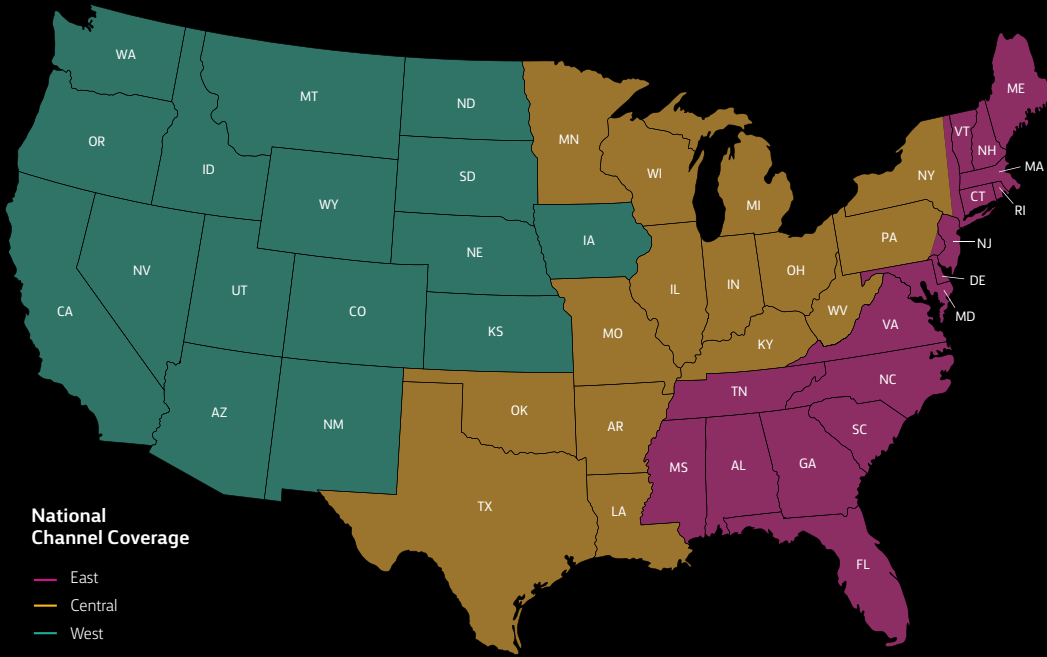

Channel Coverage Map

Channel Leader

Curt Allen
Senior Vice President, Channel
770.356.7433
curt.allen@windstream.com

Regional Channel Leaders

Ron Beer
Vice President, East
803.556.6368
ron.beer@windstream.com