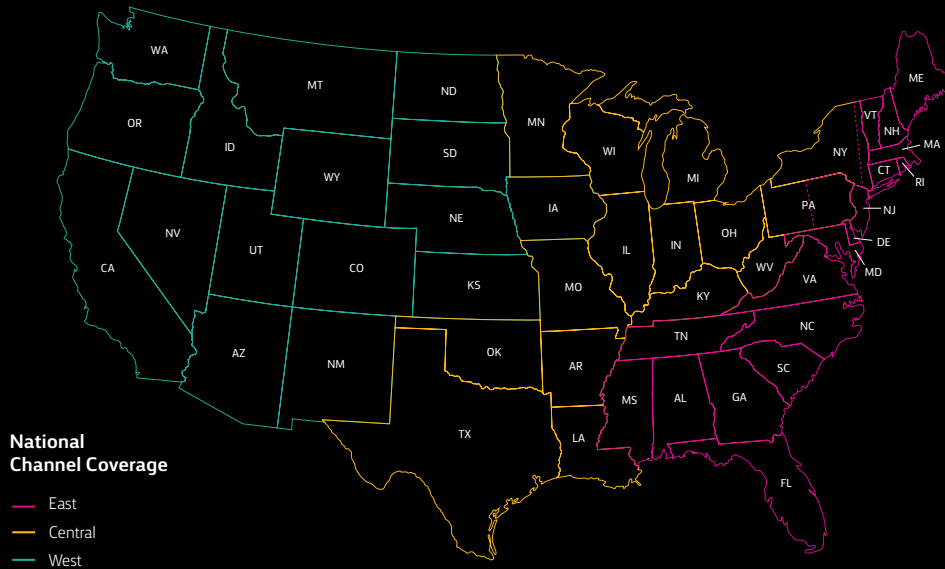

Channel Coverage Map

Channel Leader

Curt Allen
 Senior Vice President, Channel
 770.356.7433
 curt.allen@windstream.com

Regional Channel Leaders

Ron Beer
 Vice President, East
 803.556.6368
 ron.beer@windstream.com