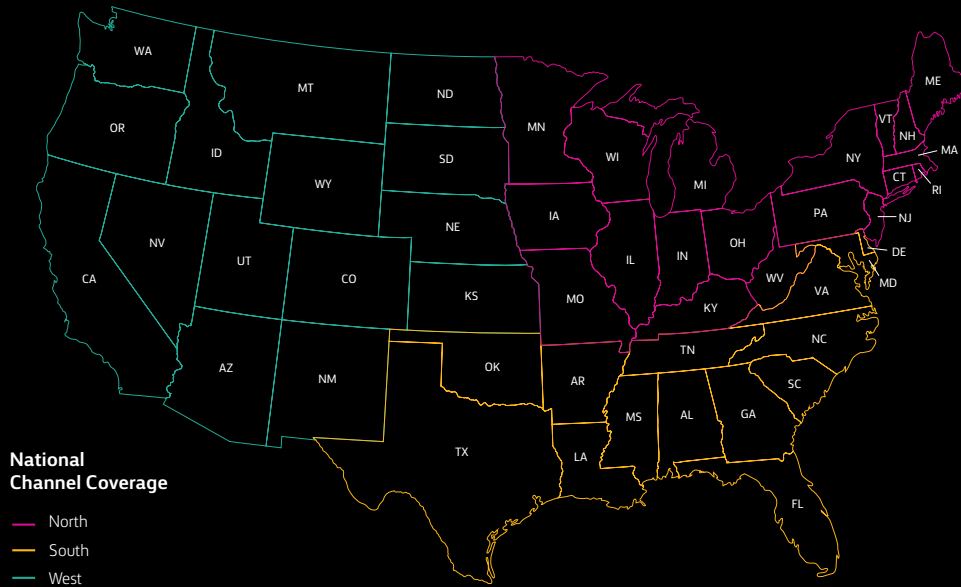

Channel Coverage Map

Channel Leader

Curt Allen
 Senior Vice President, Channel
 770.356.7433
 curt.allen@windstream.com

Regional Channel Leaders

Ron Beer
 Vice President, South
 803.556.6368
 ron.beer@windstream.com